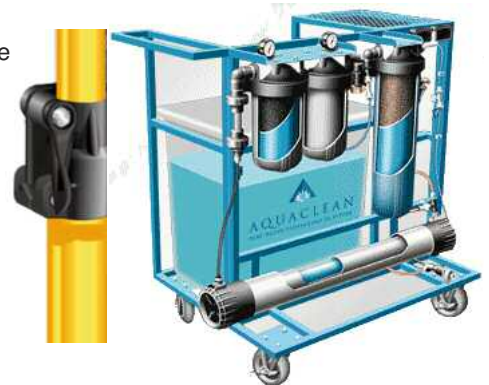

Aquaclean System

Pure water technology. Extracts minerals and impurities from water, creating an aggressive cleaning agent that eliminates the need for soap or chemicals. The water is transformed into pure water through reverse osmosis and de-ionization. This unit is trolley mounted, low maintenance, durable, productive and portable. Lightweight carbon fiber poles allow for improved cleaning and less fatigue. Includes 12" nylon head. Poles available in 25', 32', 39' and 48' lengths. Fiberglass poles also available from 22' up to 36' in length.

Ask your sales consultant or customer service representative for details.